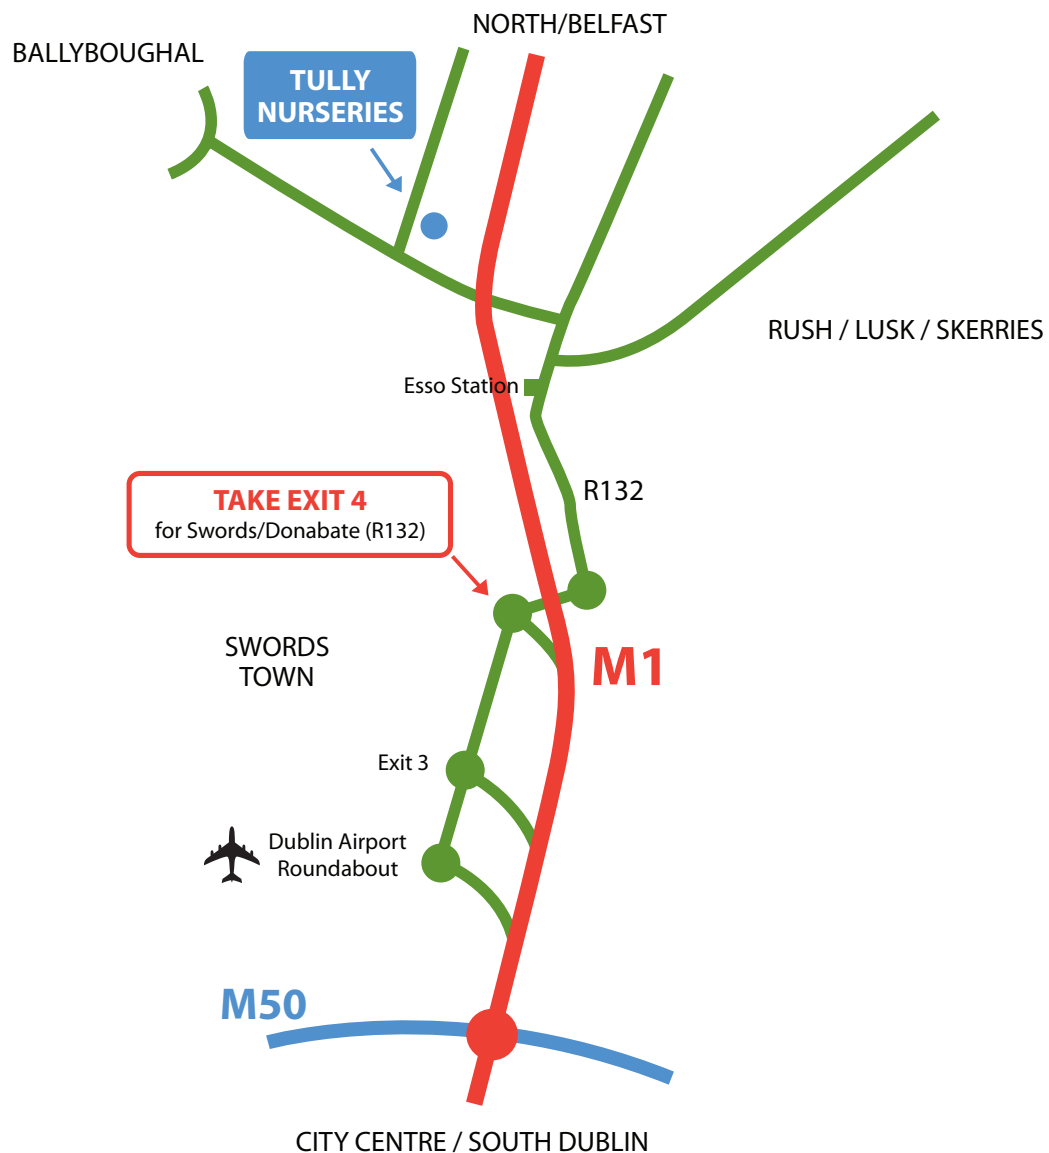

TULLY NURSERIES & PLANT CENTRE

Tully Nurseries, Richardstown, Ballyboughal, Co Dublin

Heading northbound or southbound on the m1, take exit 4 for Skerries, Donabate, Rush & Lusk. Follow the signposts for Skerries.

After 2 kilometres you will pass an Esso service station on your left hand side. Take the first left (road to Ballyboughal), take the first right and we are on the right.

Tel: 01 8433174 Fax: 01 8433453 Email: sales@tullynurseries.ie