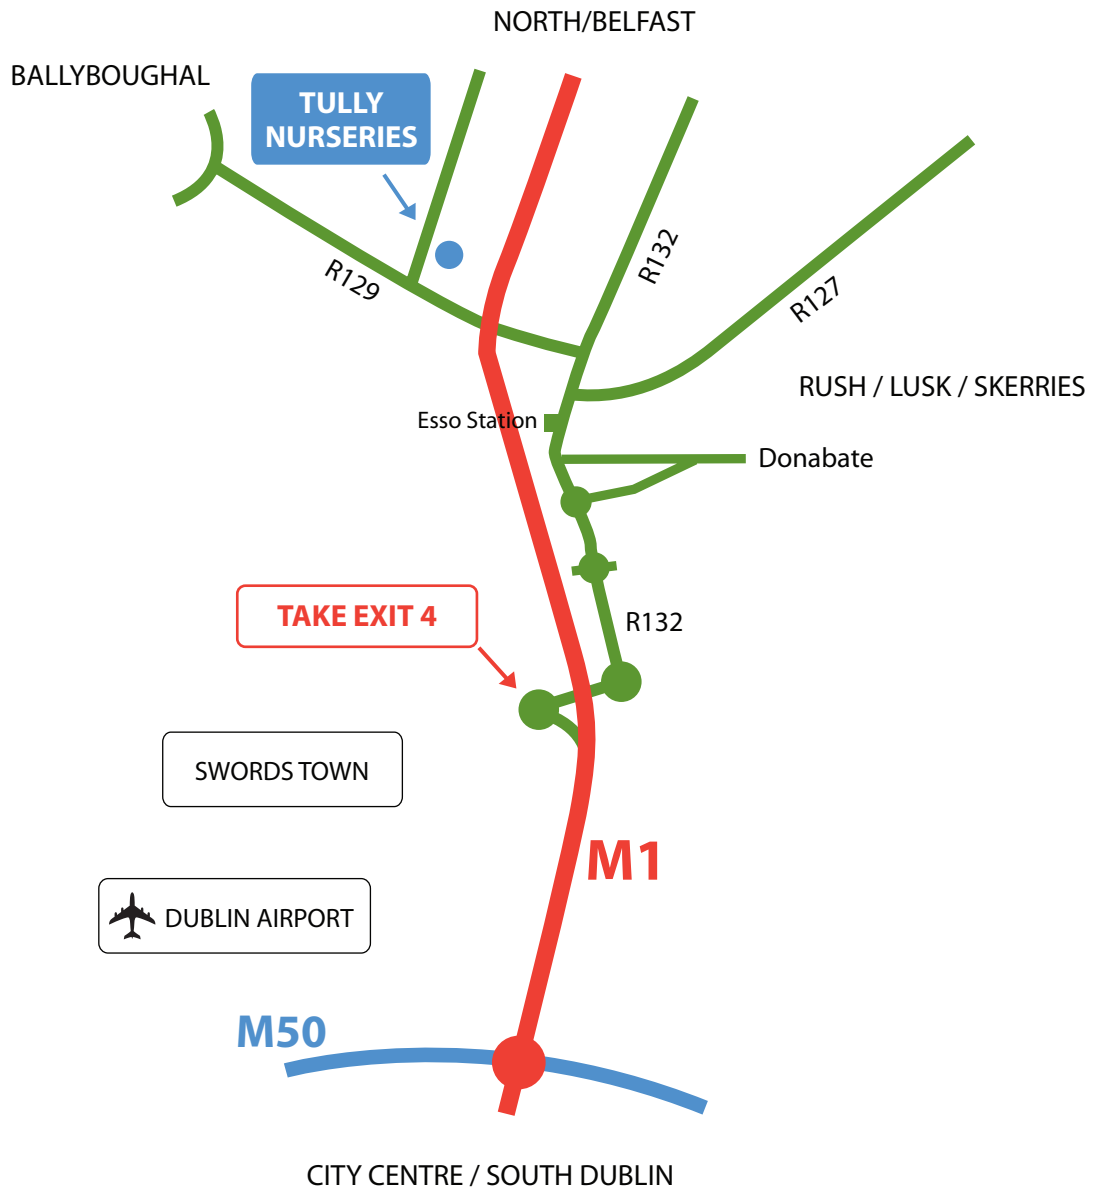

TULLY NURSERIES & PLANT CENTRE

Tully Nurseries, Richardstown, Ballyboughal, Co Dublin

Heading northbound or southbound on the M1, take exit 4 for Skerries, Donabate, Rush & Lusk. Follow the signposts for Skerries.

After 2 kilometres you will pass an Esso service station on your left hand side.

After the Esso, take the first left (road to Ballyboughal), then the first right and we are on the right.

Tel: 01 8433174 Fax: 01 8433453 Email: sales@tullynurseries.ie